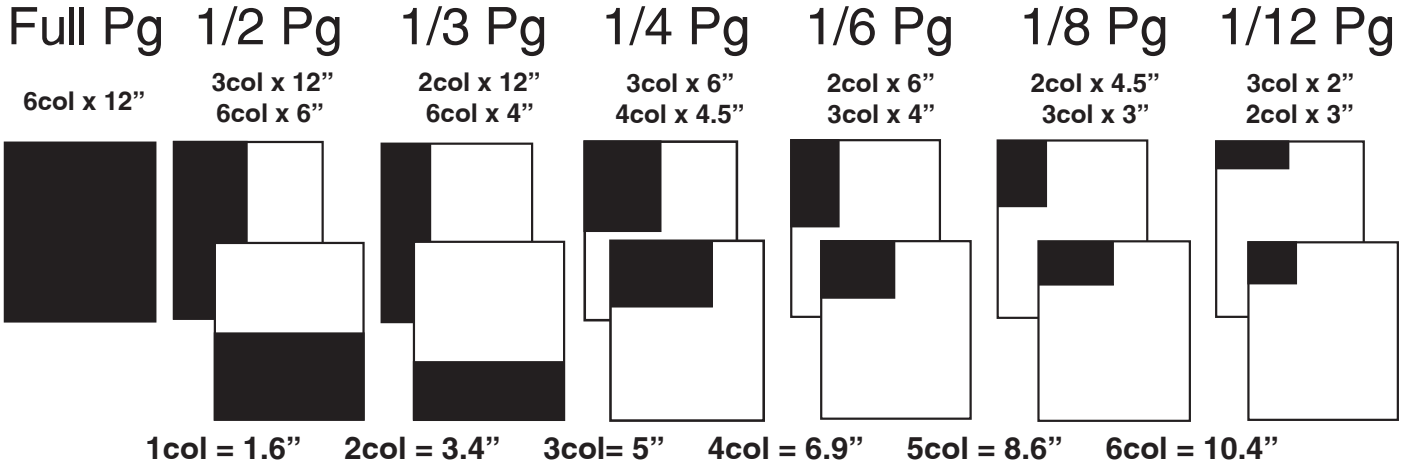

PASCO SHOPPER

352.567.5639 • www.PascoShoppingGuide.com

2012 RATE CARD

		Full Pg	1/2 Pg	1/3 Pg	1/4 Pg	1/6 Pg	1/8 Pg	1/12 Pg
52X	B/W	\$676	\$338	\$240	\$176	\$118	\$88	\$59
	F/C	\$845	\$422.50	\$300	\$220	\$147.50	\$110	\$73.75
26X	B/W	\$720	\$360	\$255	\$187	\$125	\$94	\$62
	F/C	\$900	\$450	\$318.75	\$233.75	\$156.25	\$117.50	\$77.50
13X	B/W	\$794	\$397	\$279	\$205	\$137	\$103	\$68
	F/C	\$992.50	\$496.25	\$348.50	\$256.25	\$171.25	\$128.75	\$85
6X	B/W	\$838	\$419	\$294	\$216	\$144	\$108	\$72
	F/C	\$1047.50	\$523.75	\$367.50	\$270	\$180	\$135	\$90
OPEN	B/W	\$926	\$463	\$333	\$245	\$163	\$122	\$82
	F/C	\$1157.50	\$578.75	\$416.25	\$306.25	\$203.75	\$152.50	\$102.50

31,300
CIRCULATION

Published Each Wednesday

COVERING:

Zephyrhills, Dade City, Ridge Manor,
San Antonio, St.Leo, Wesley Chapel, Blanton

Display Advertising Deadlines

Ad Copy.....Thursday 5pm

Pre-Print Insertions Available